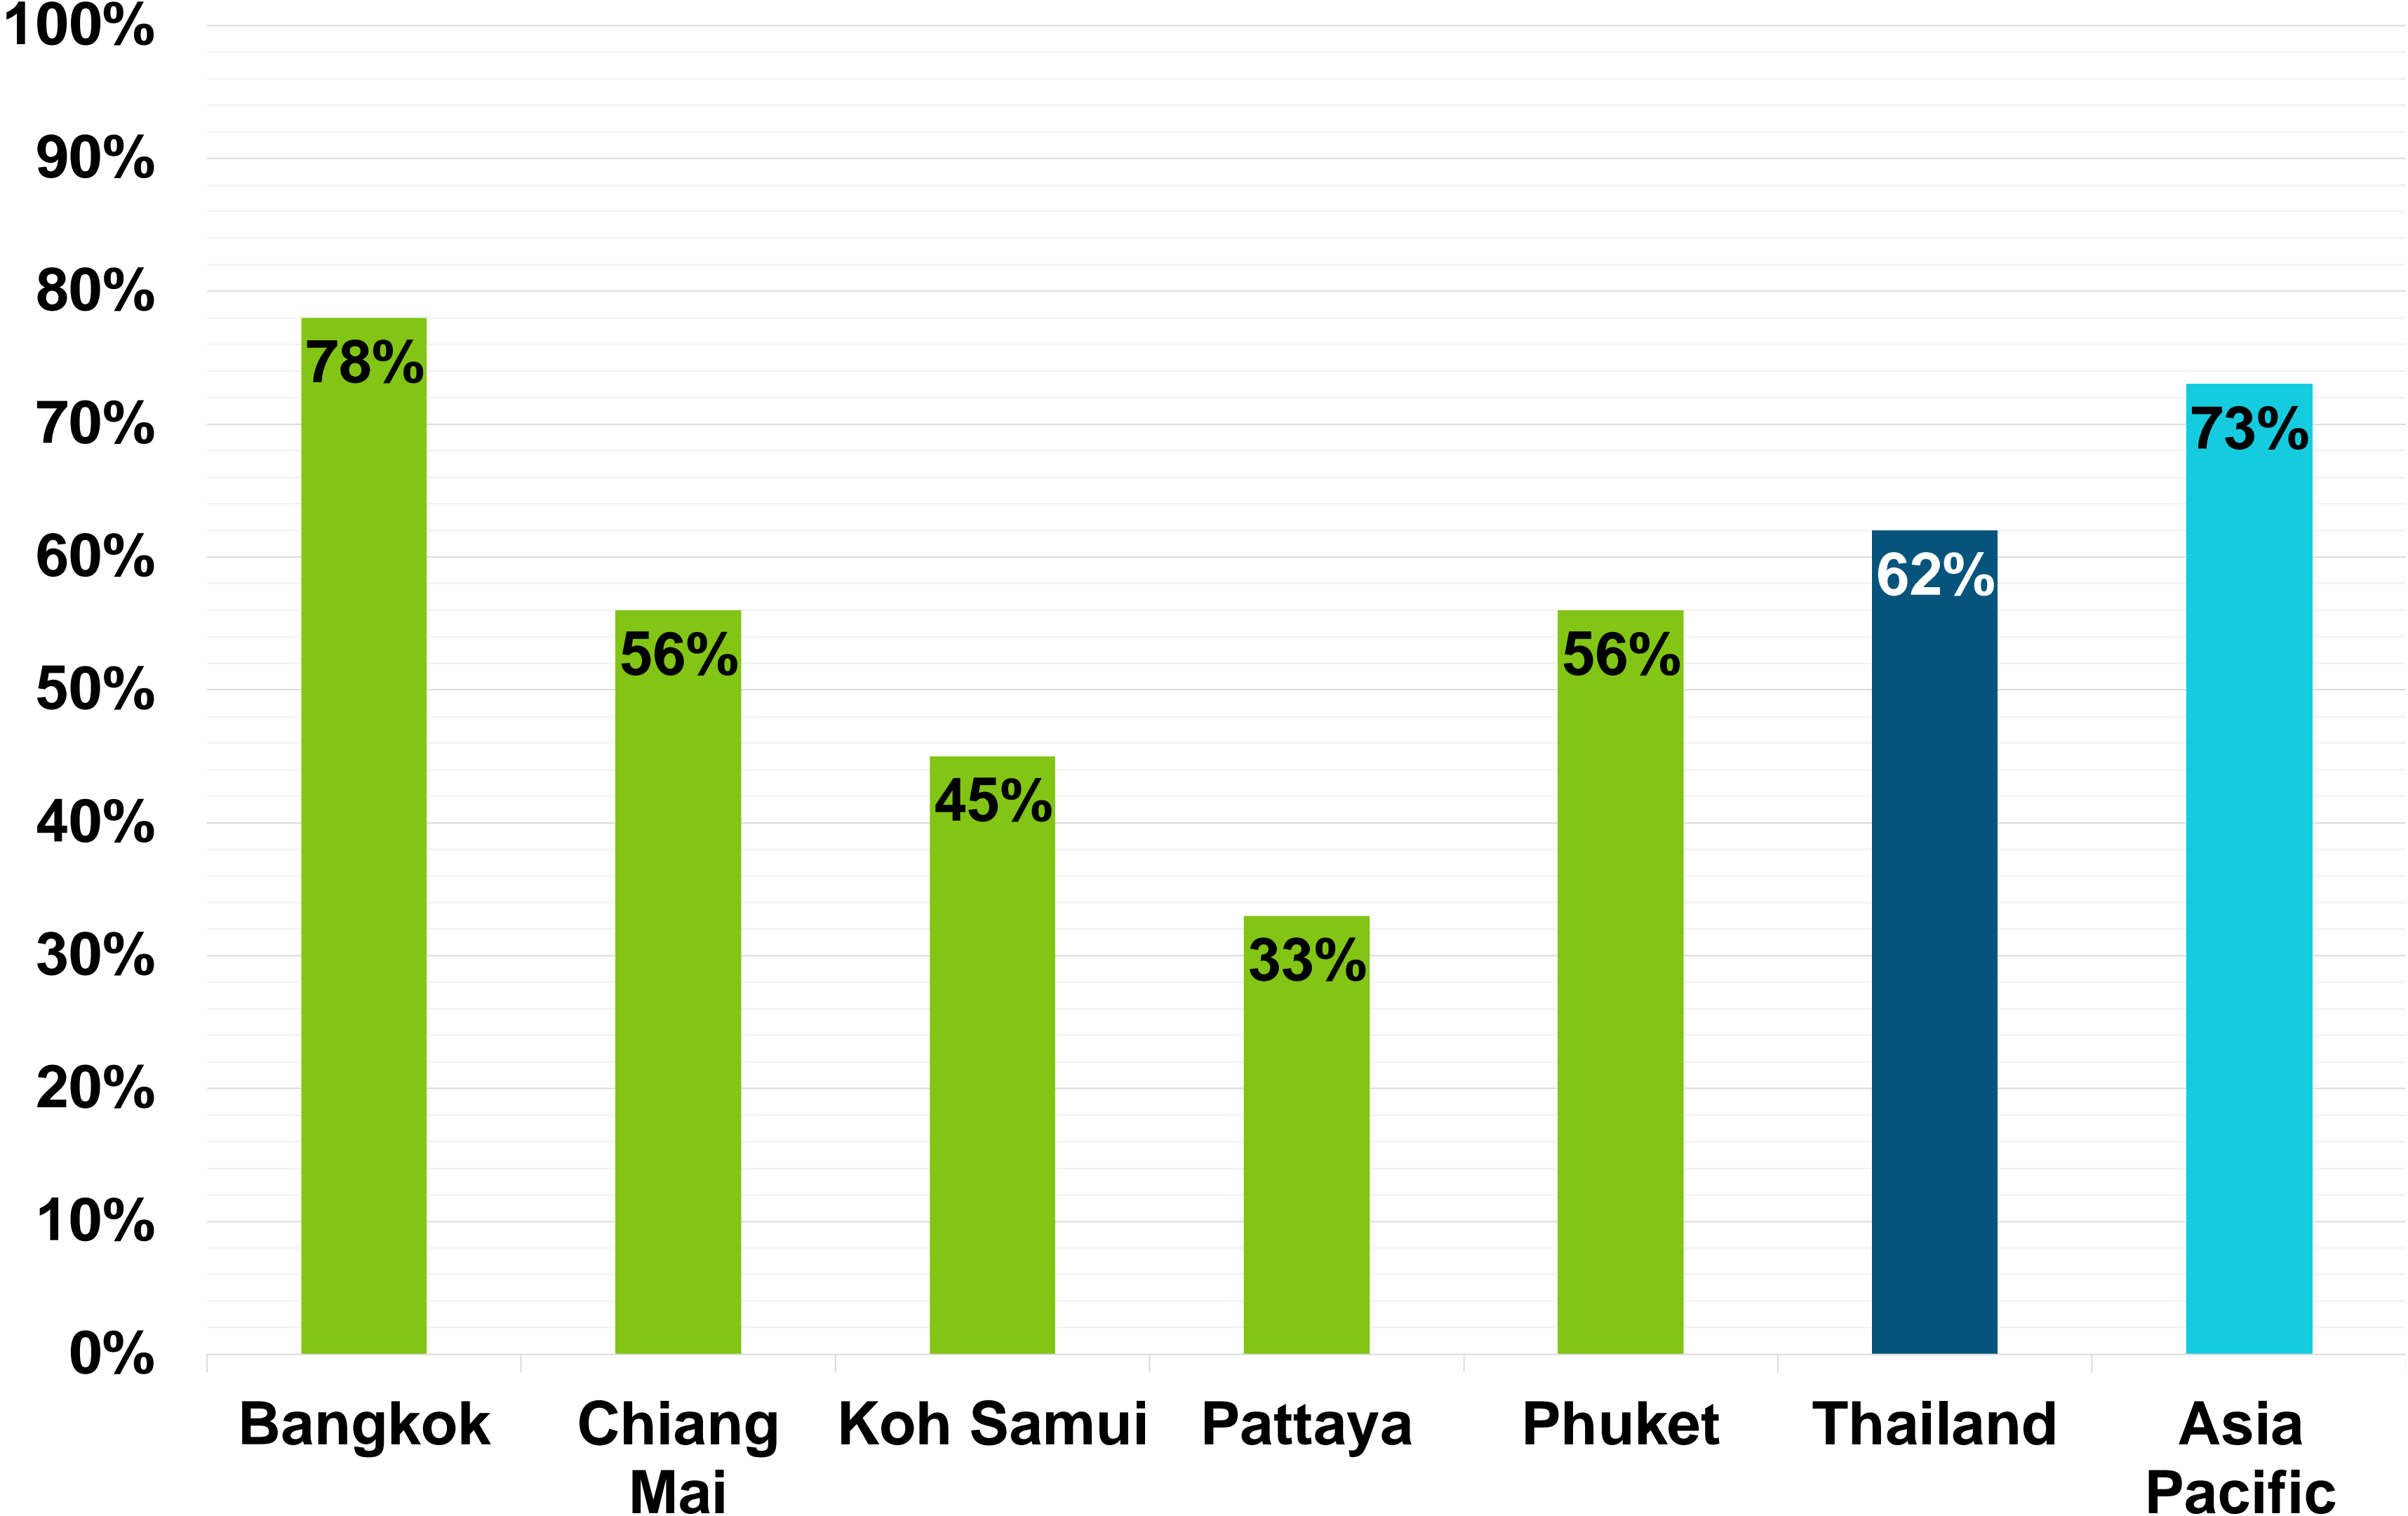

HOTEL WATER USAGE PER OCCUPIED ROOM (L)

FULL-SERVICE HOTELS

HOTEL WATER USAGE PER OCCUPIED ROOM (L)

LIMITED-SERVICE HOTELS

ENERGY CONSERVATION PRACTICES

>75%
GUESTROOMS
WITH DIGITAL
THERMOSTATS

ENERGY CONSERVATION PRACTICES