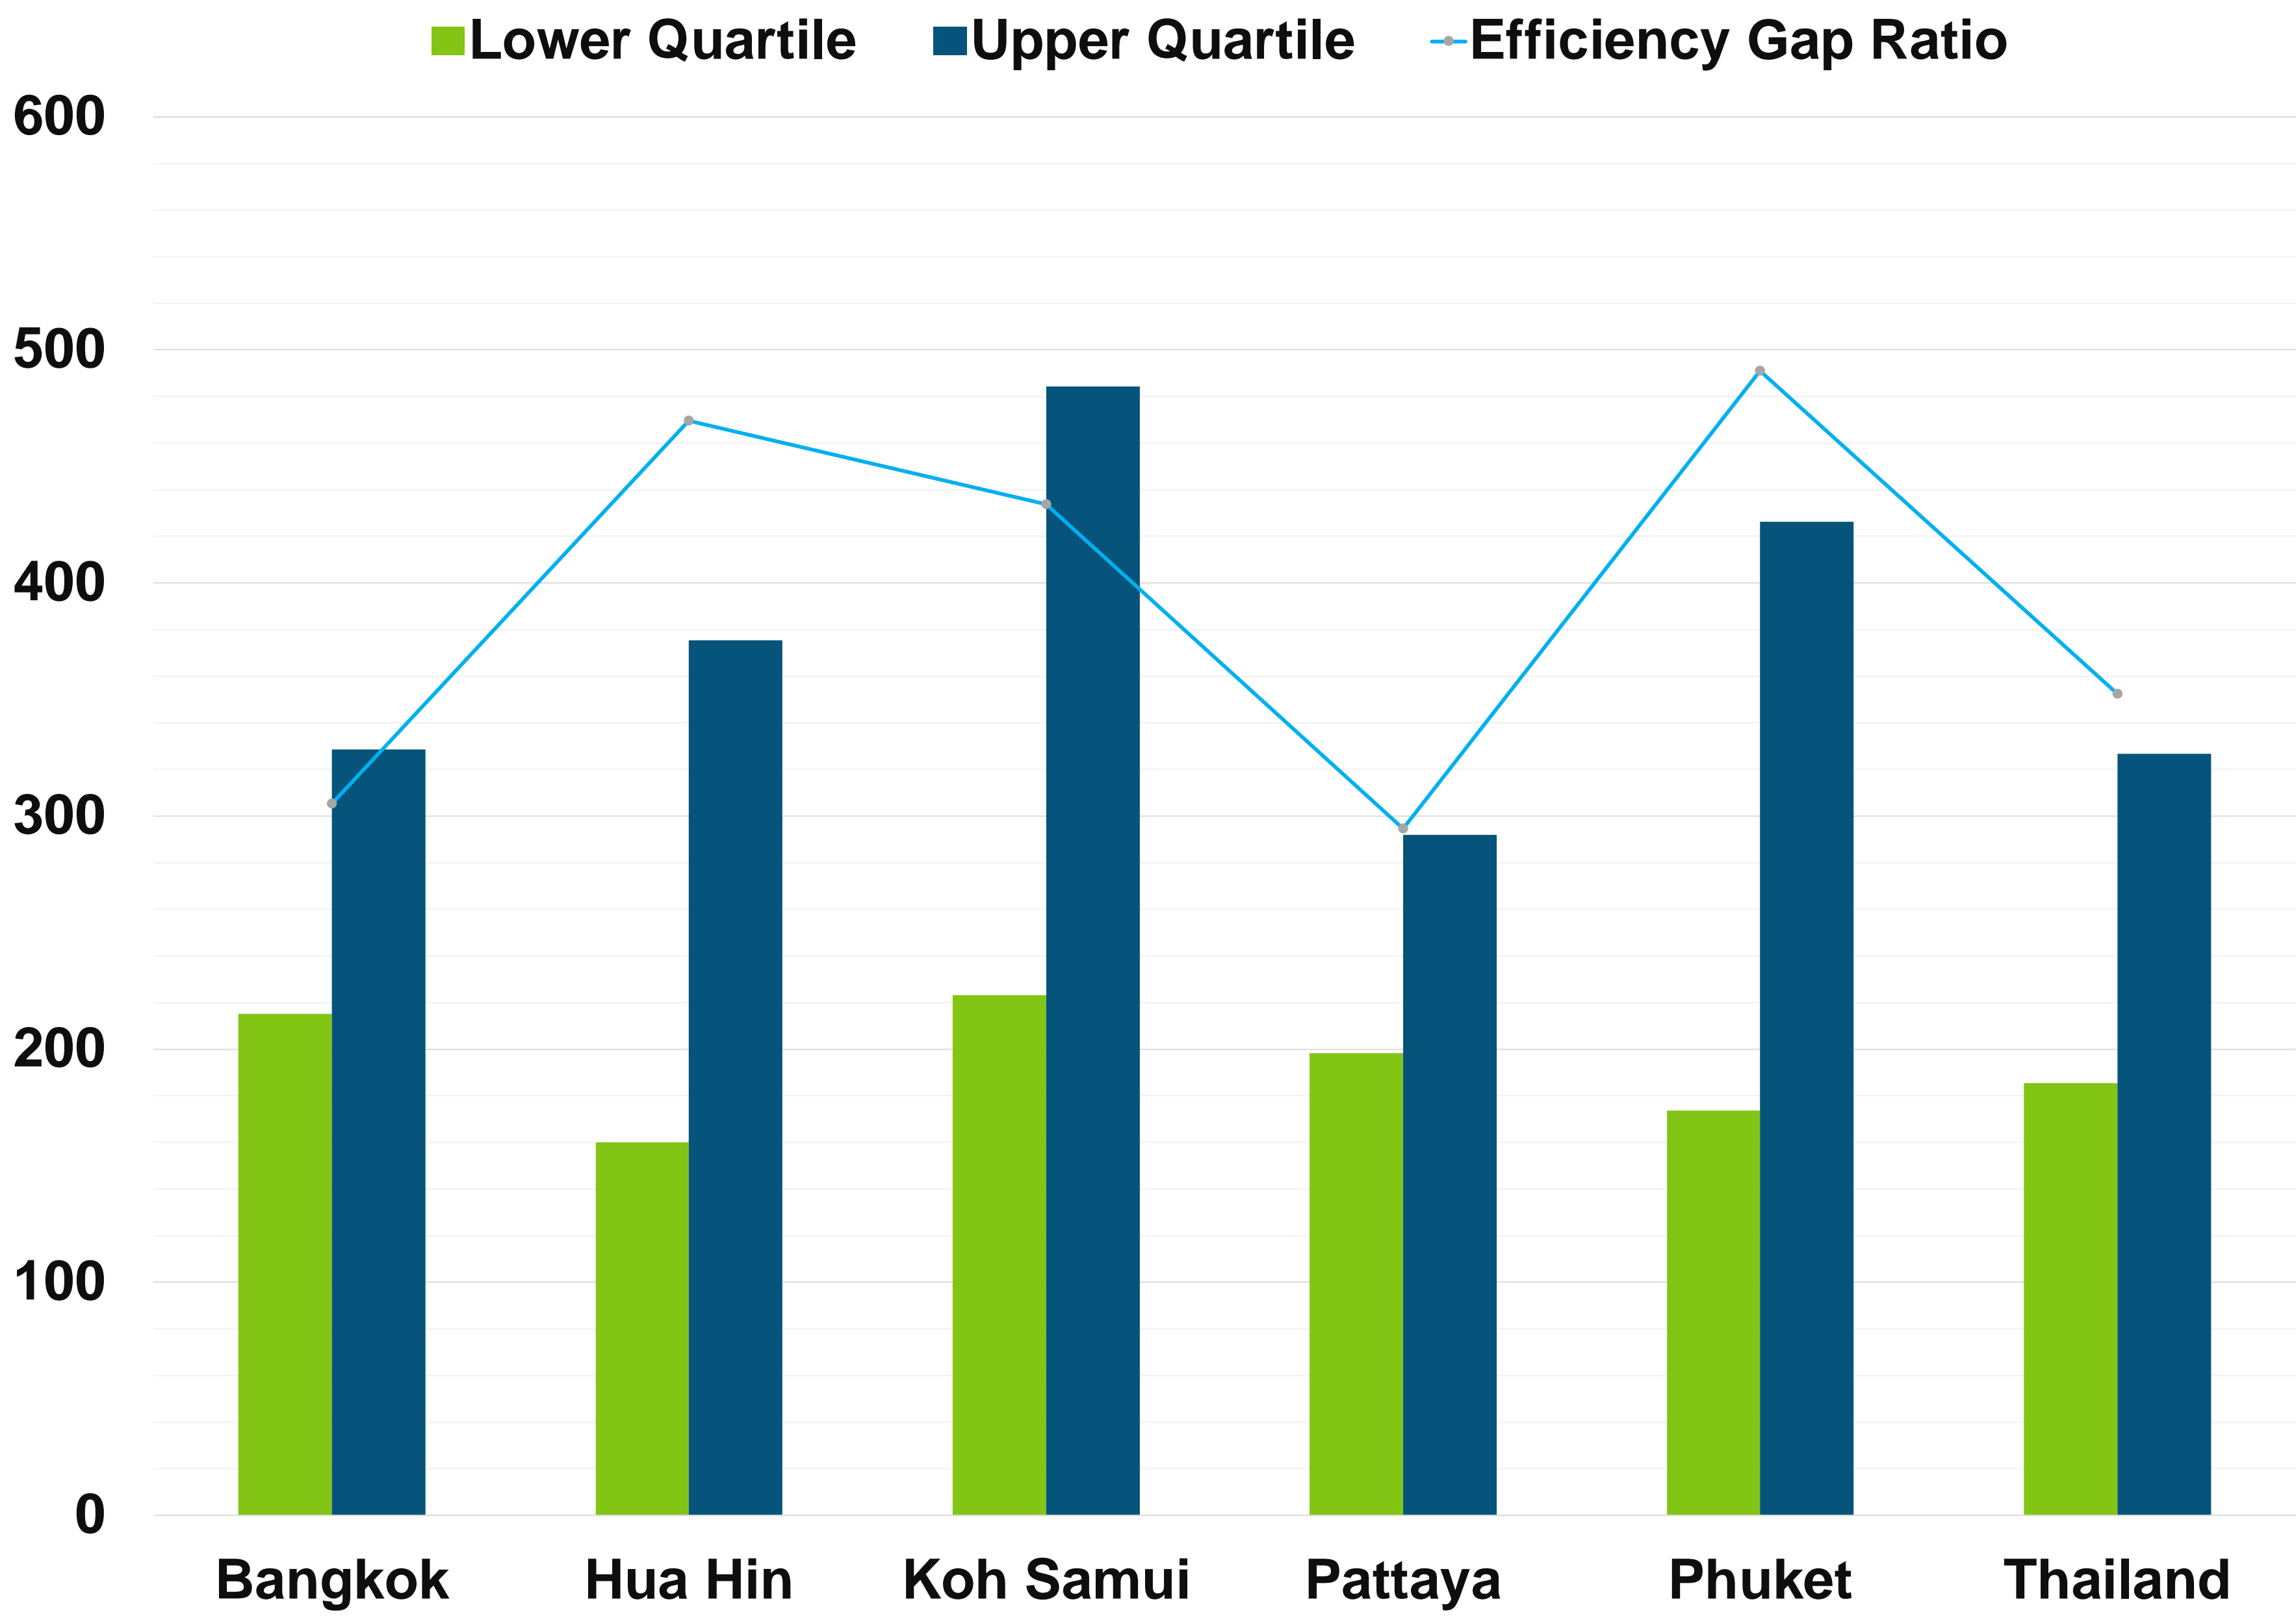

WE LOVE
BENCHMARKING!!!

HOTEL ENERGY USAGE PER SQUARE METER (kWh)

FULL-SERVICE HOTELS

HOTEL ENERGY USAGE PER SQUARE METER (kWh)

LIMITED-SERVICE HOTELS

GREENVIEW

■ Lower Quartile ■ Upper Quartile — Efficiency Gap Ratio

**FOOD WASTE
PREVENTION
STRATEGY**