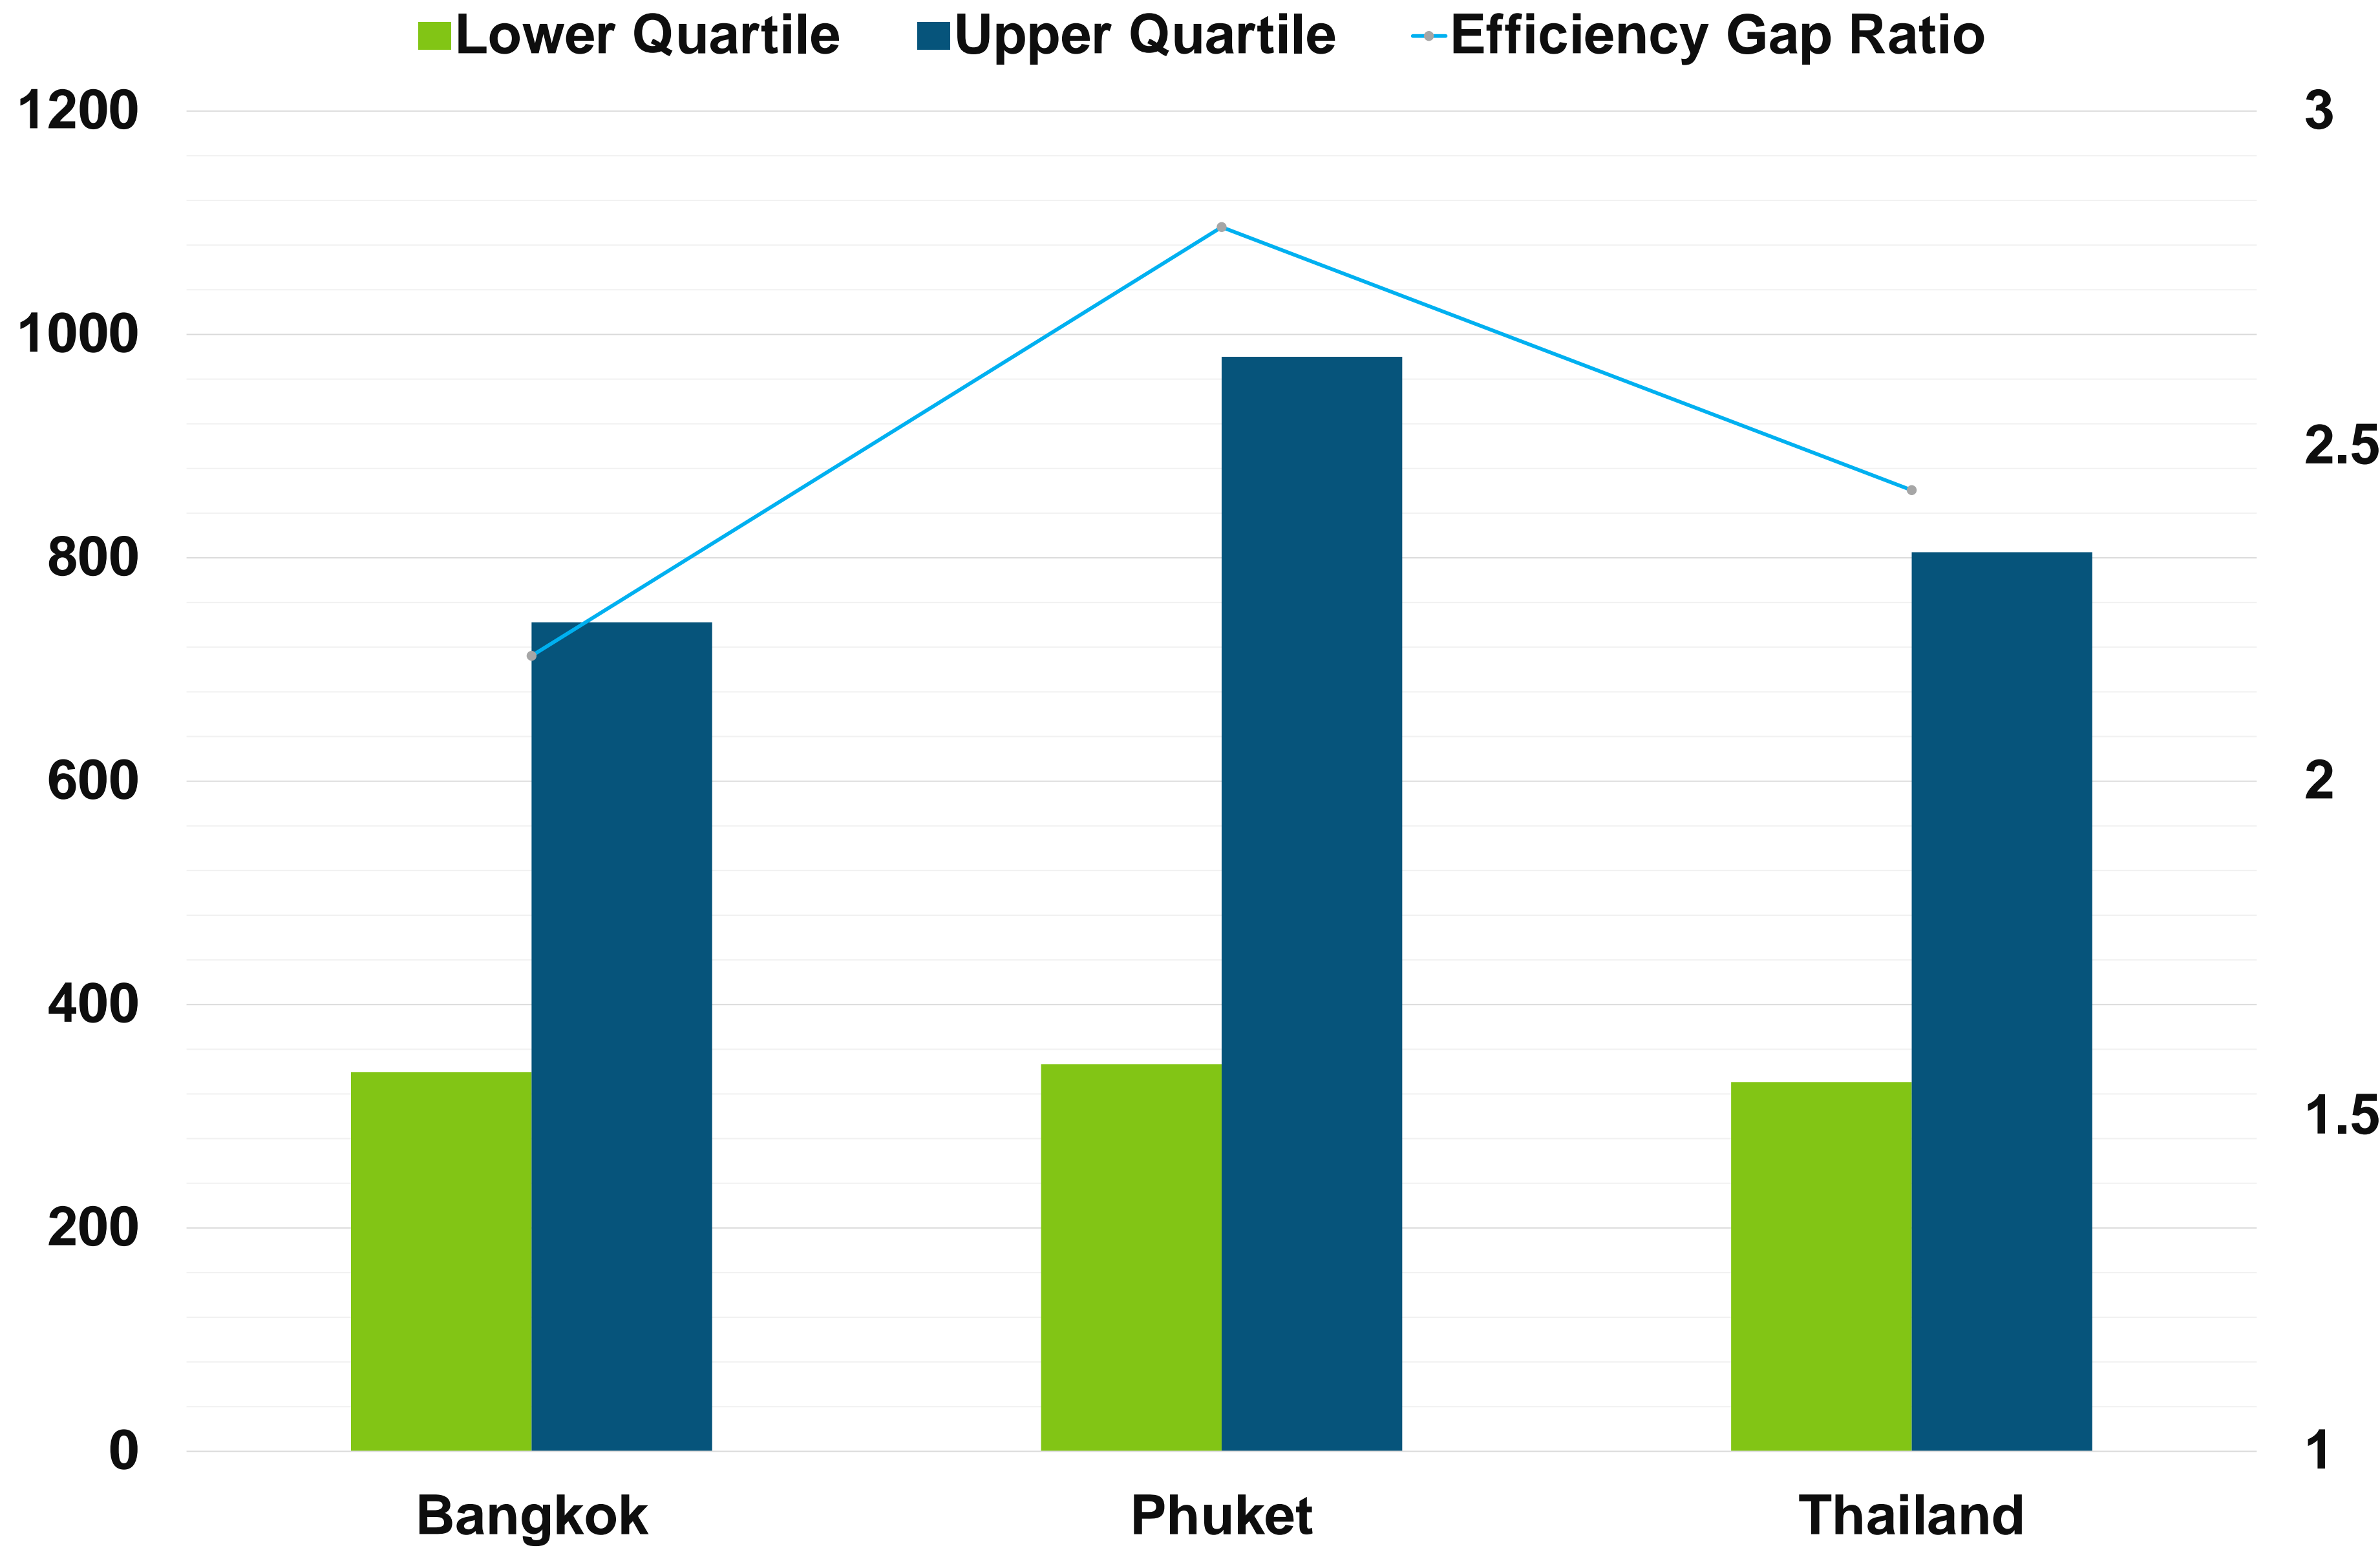

HOTEL WATER USAGE PER OCCUPIED ROOM (L)

LIMITED-SERVICE HOTELS