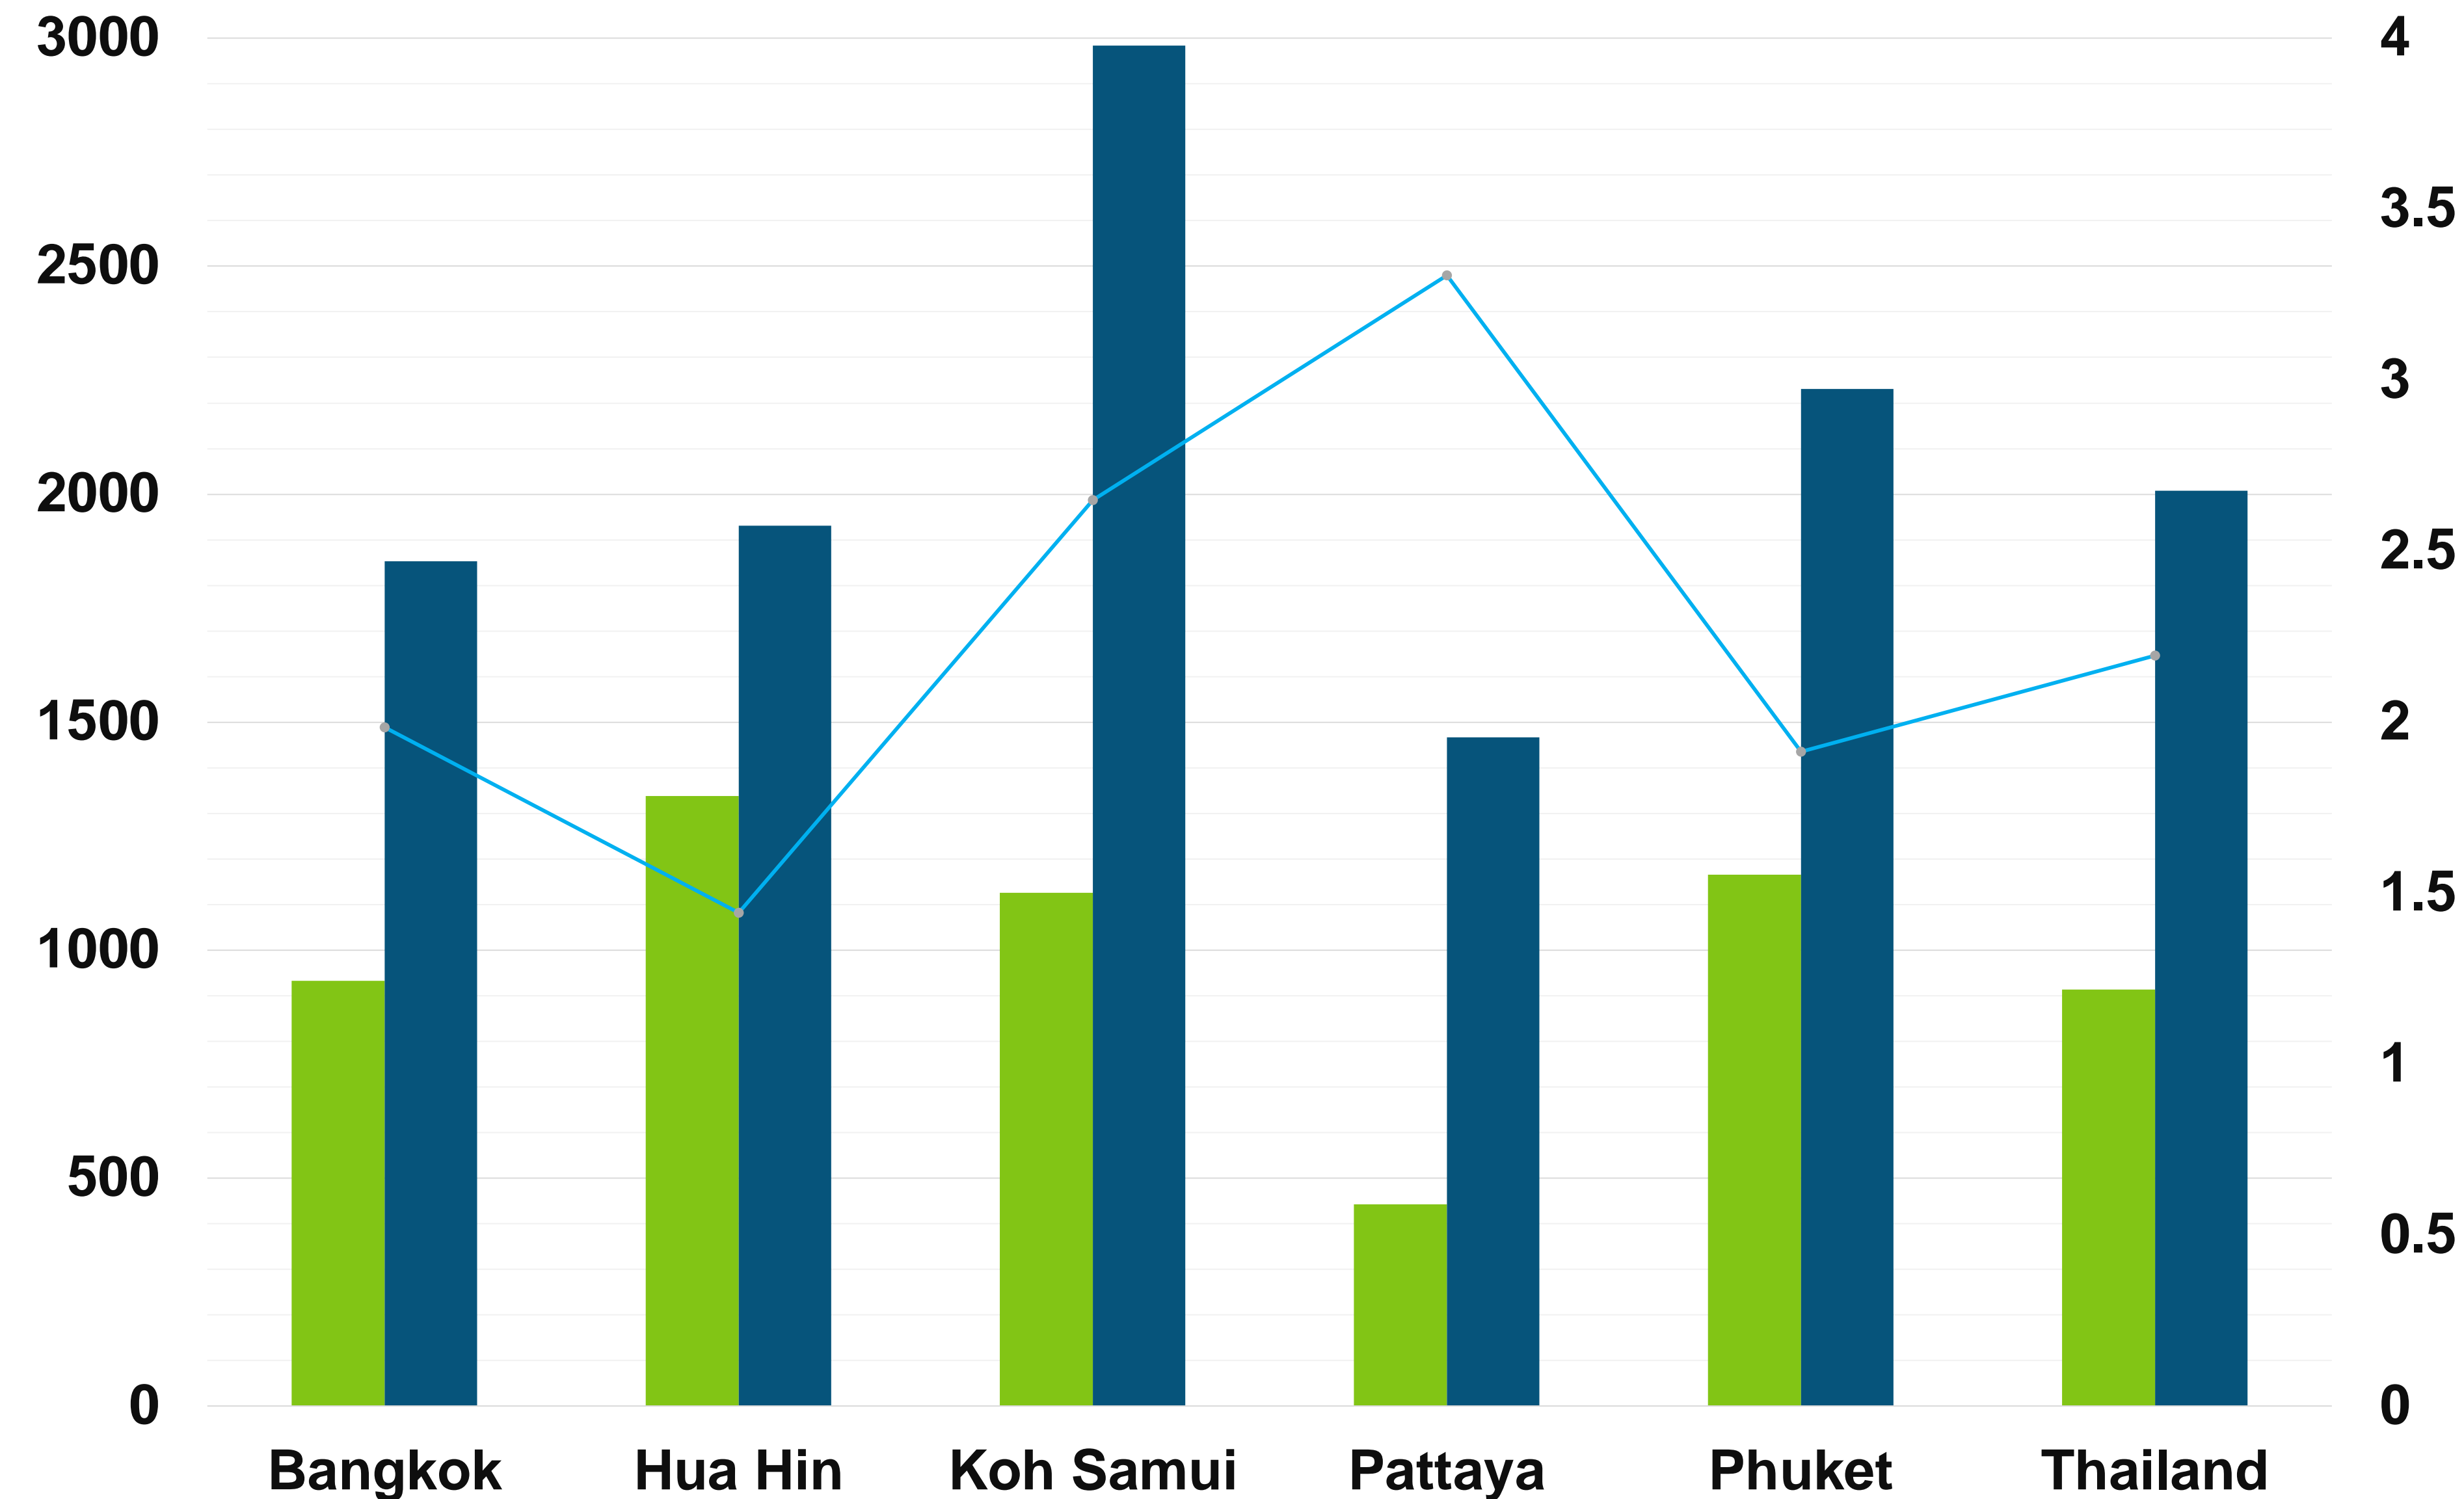

■ Lower Quartile ■ Upper Quartile — Efficiency Gap Ratio

HOTEL WATER USAGE PER OCCUPIED ROOM (L)

FULL-SERVICE HOTELS