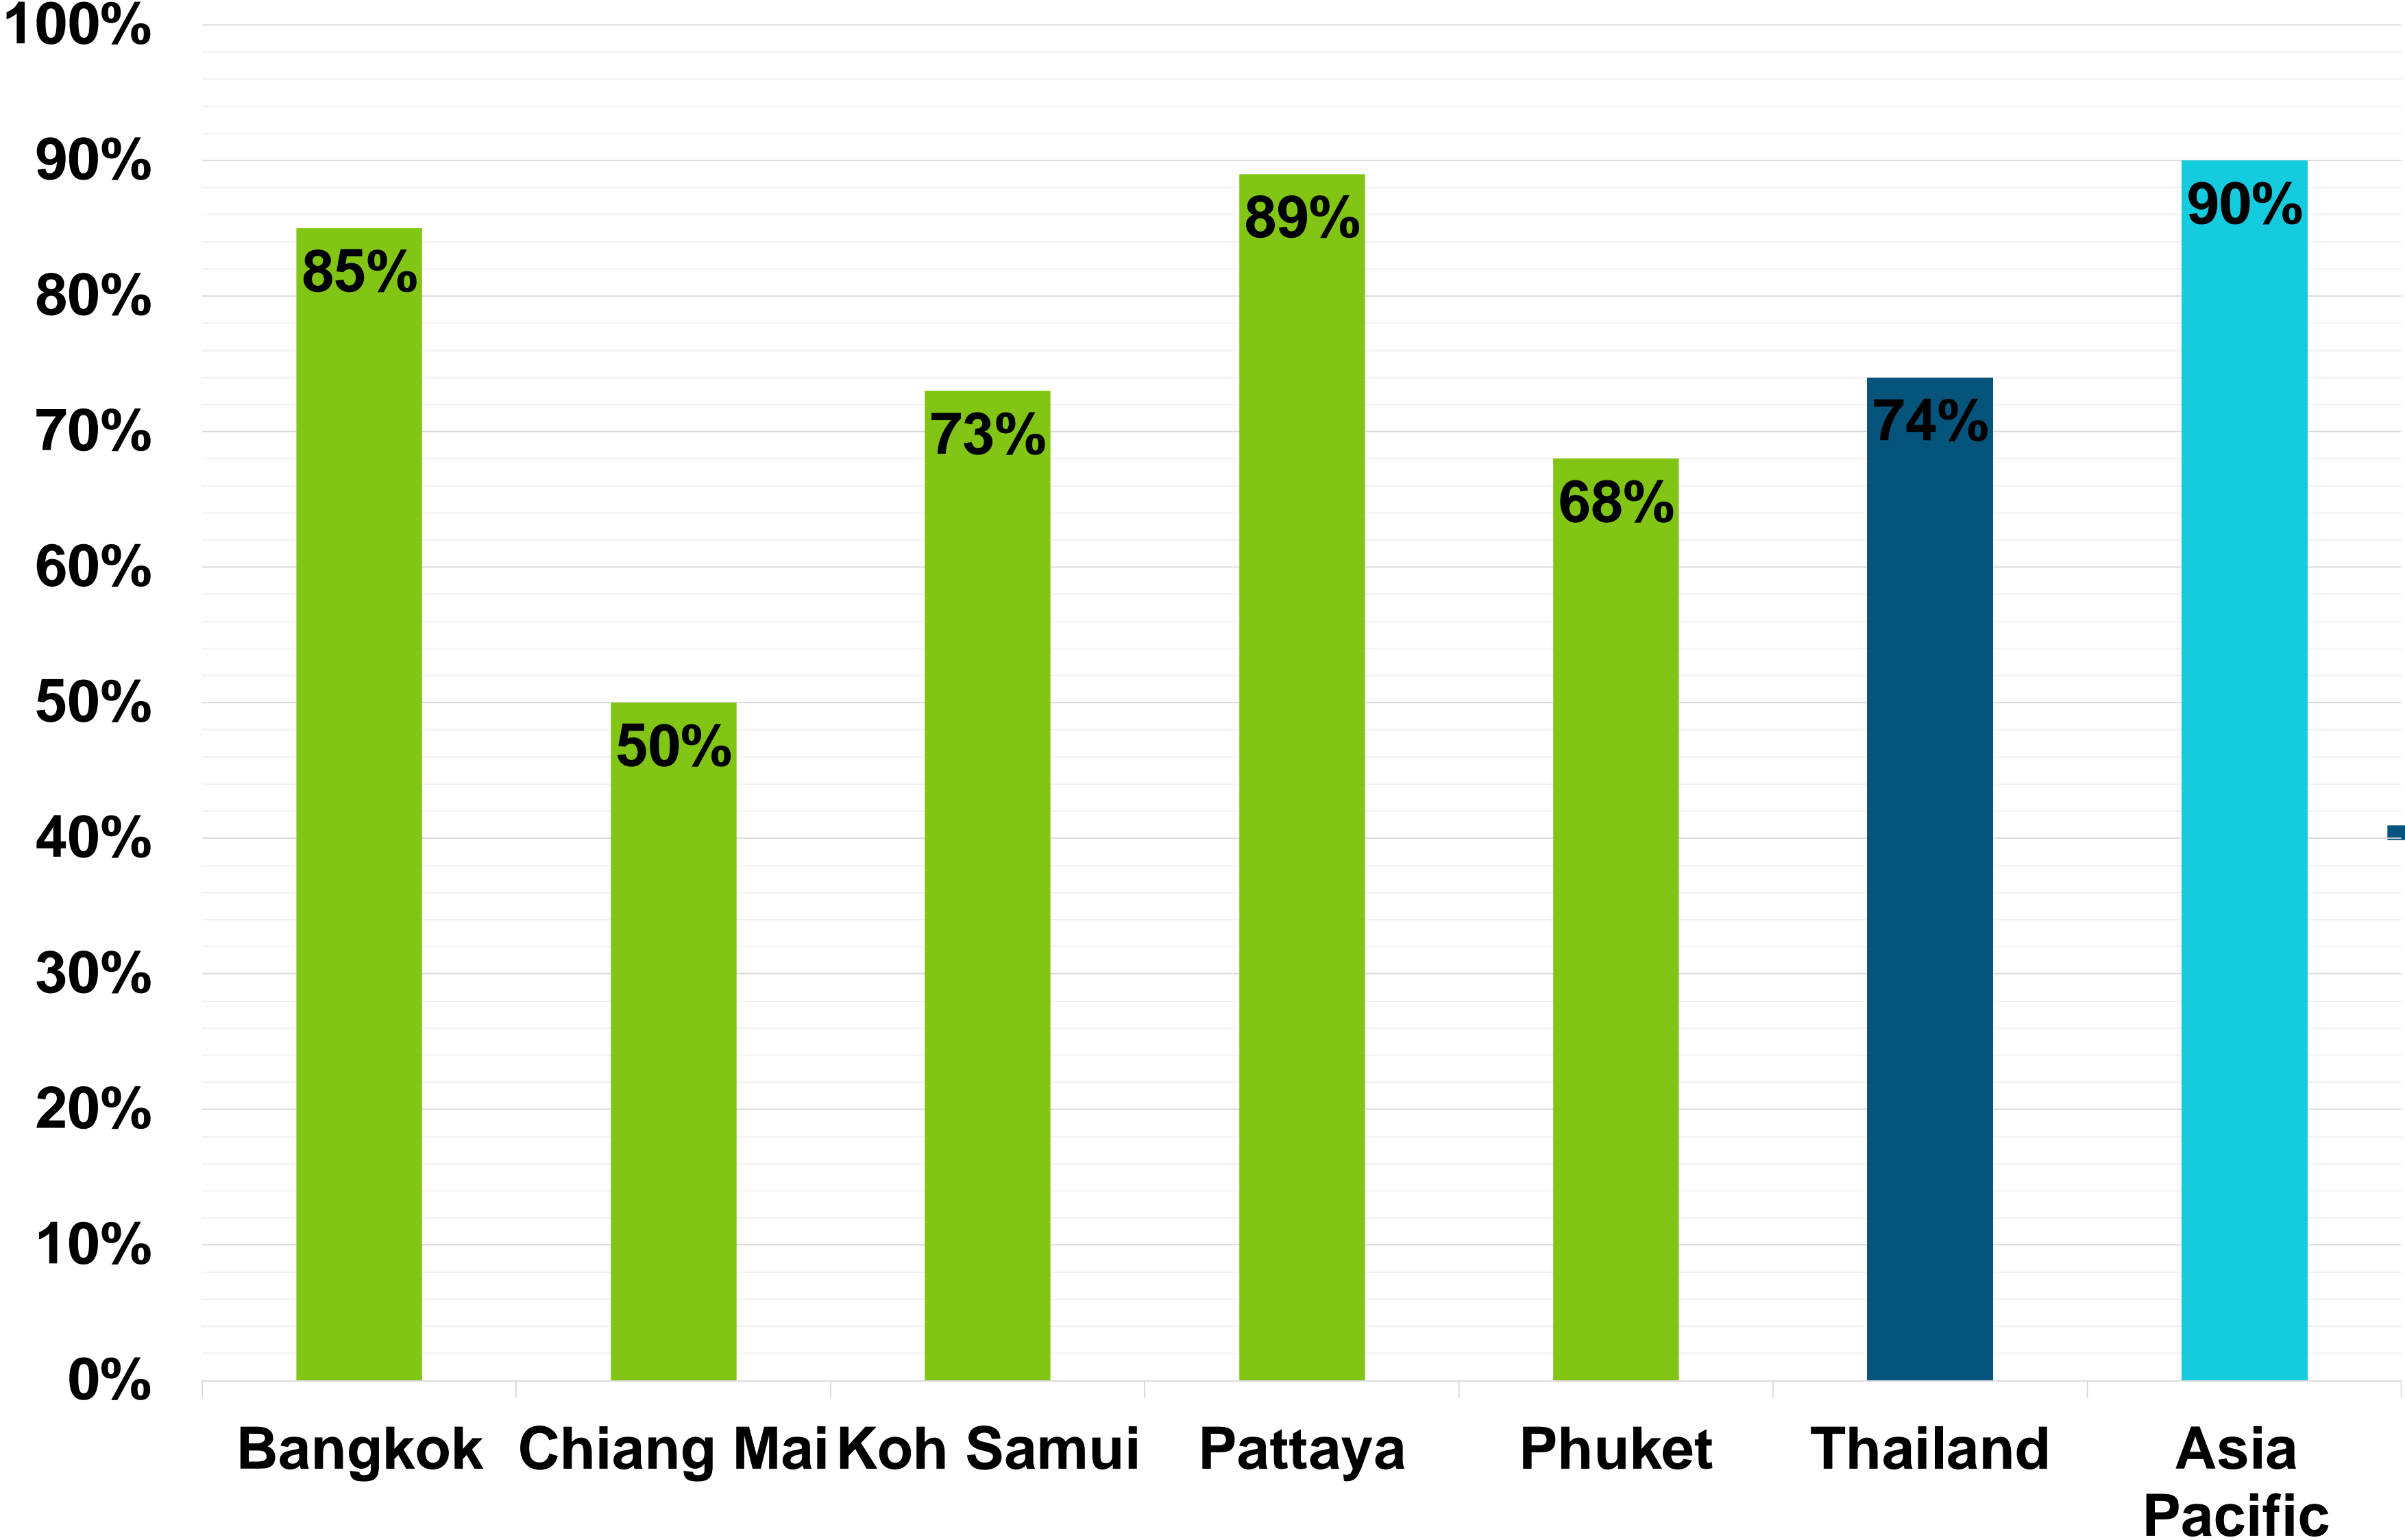

HOTEL WATER USAGE PER OCCUPIED ROOM (L)

FULL-SERVICE HOTELS

HOTEL WATER USAGE PER OCCUPIED ROOM (L)

LIMITED-SERVICE HOTELS

ENERGY CONSERVATION PRACTICES

>75%
GUESTROOMS
WITH DIGITAL
THERMOSTATS

ENERGY CONSERVATION PRACTICES