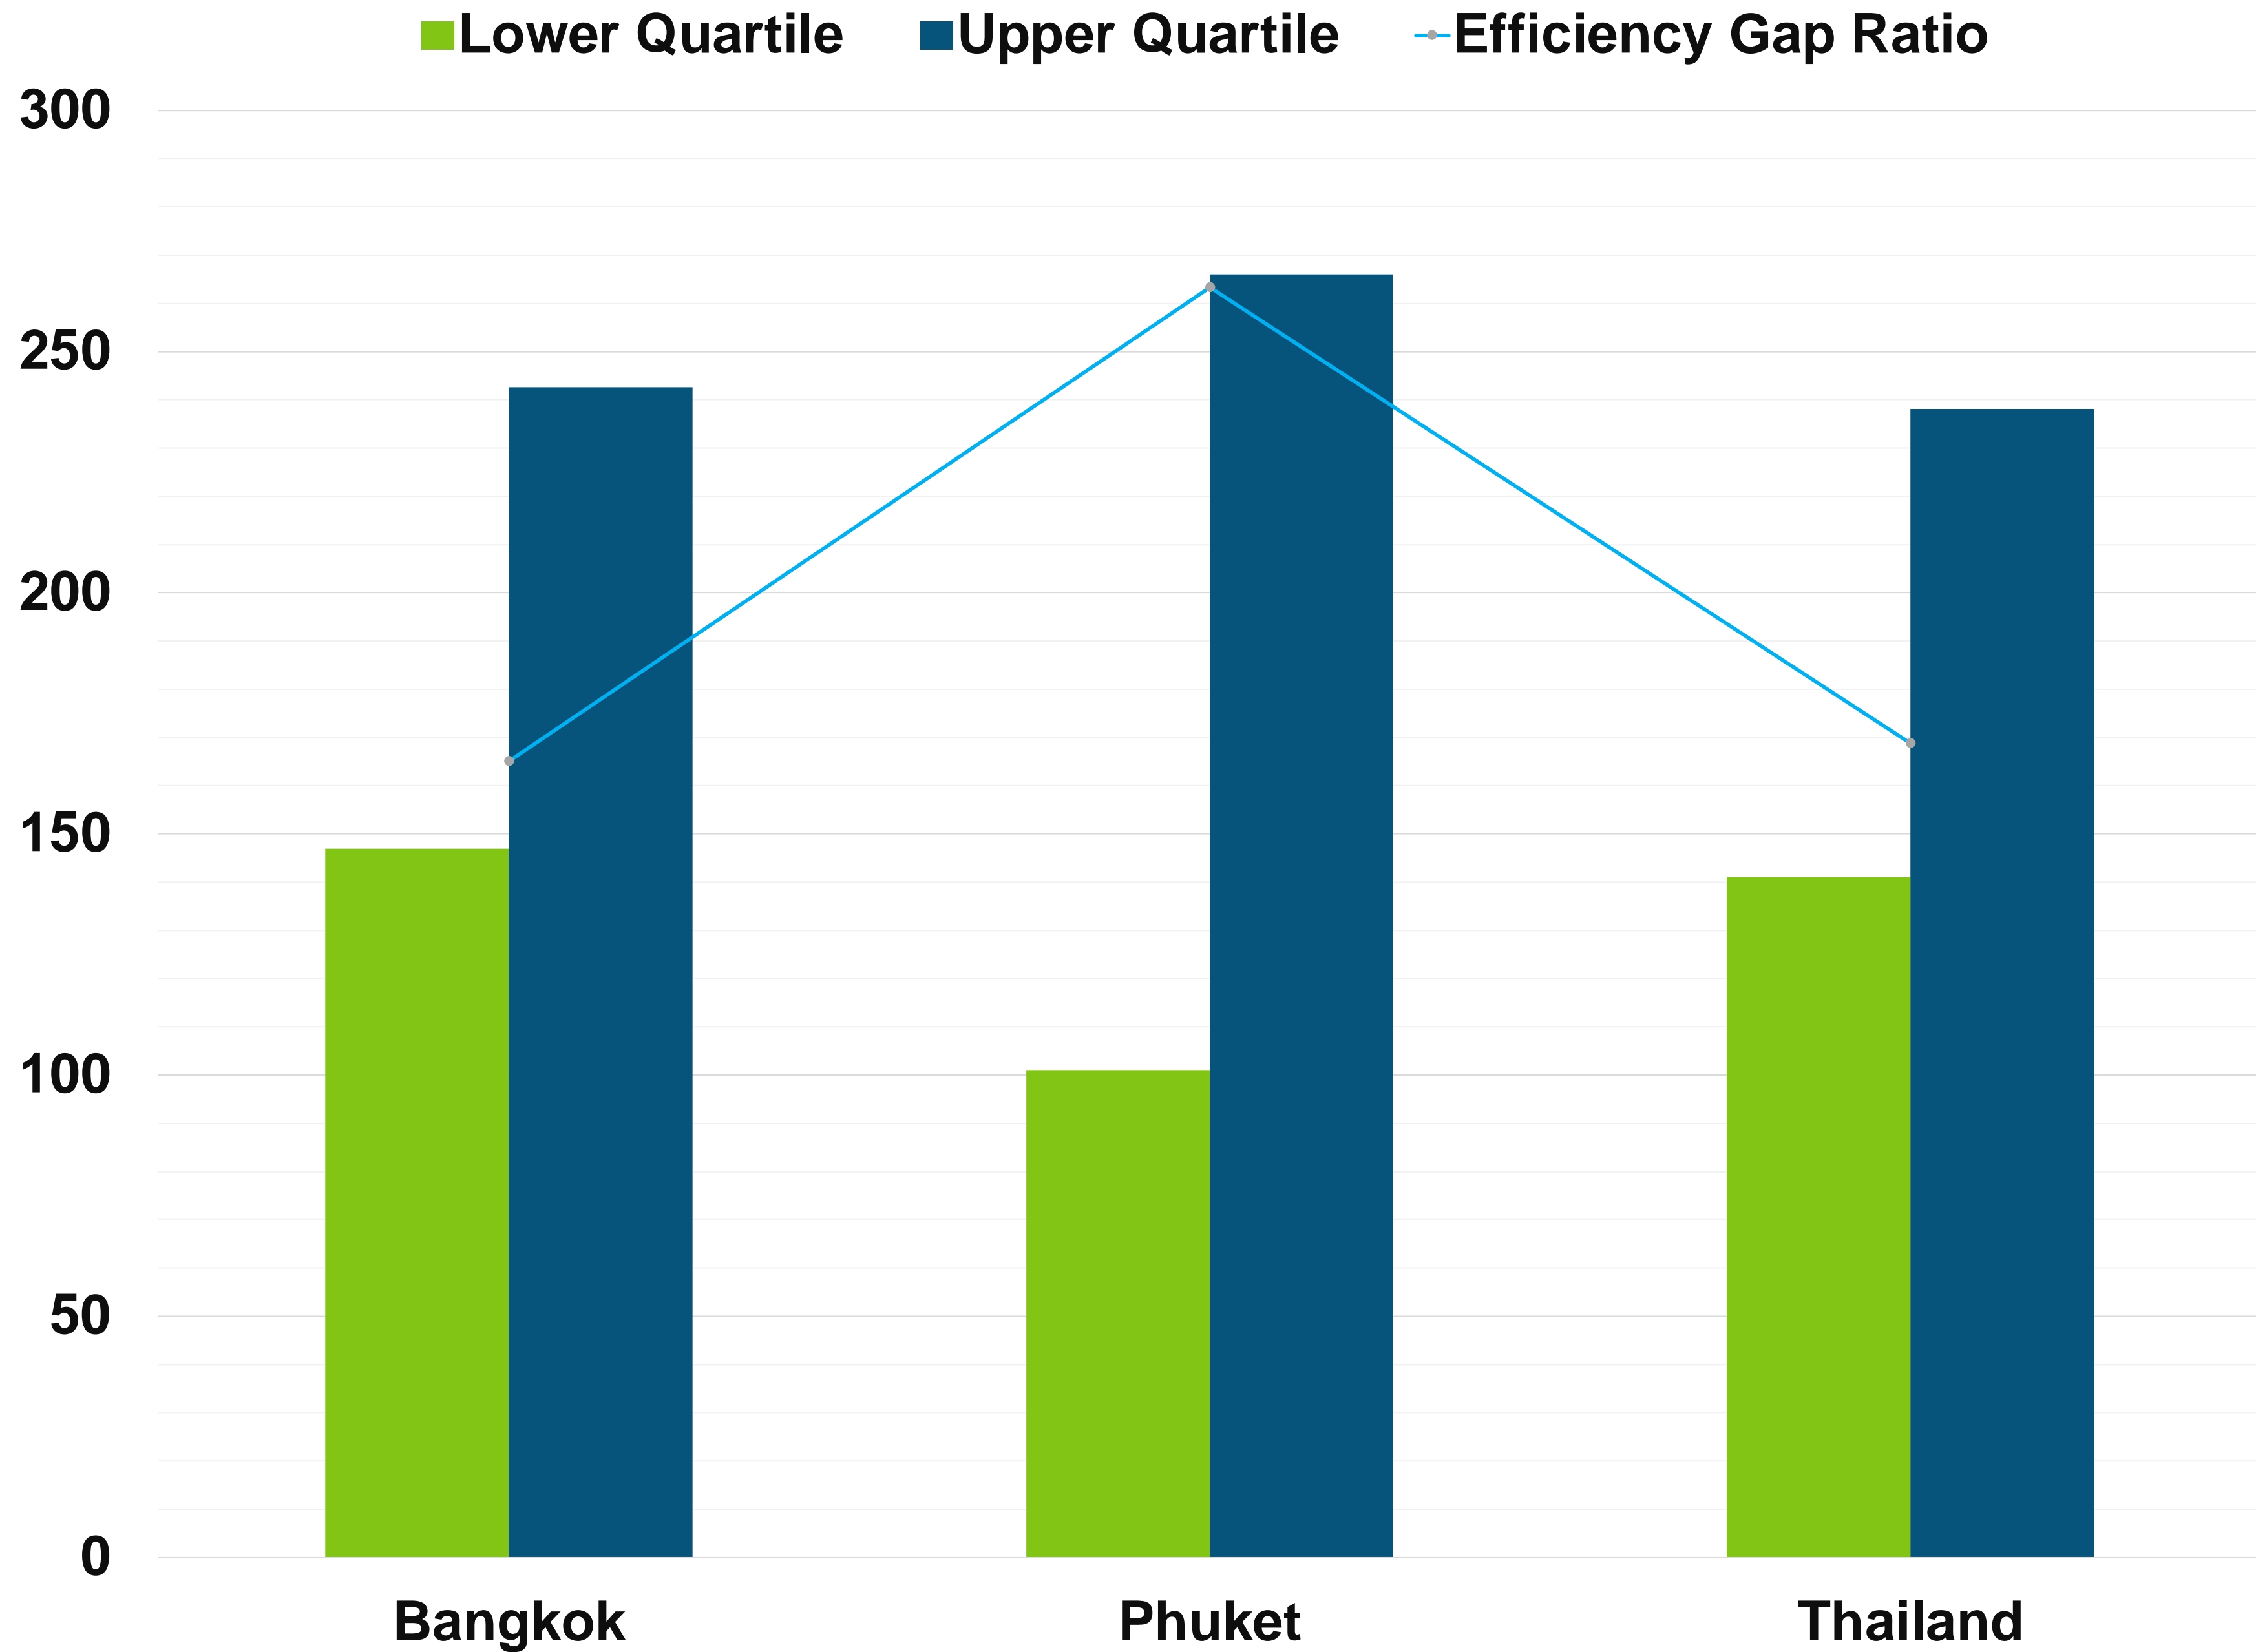

WE LOVE
BENCHMARKING!!!

HOTEL ENERGY USAGE PER SQUARE METER (kWh)

FULL-SERVICE HOTELS

HOTEL ENERGY USAGE PER SQUARE METER (kWh)

LIMITED-SERVICE HOTELS

GREENVIEW

■ Lower Quartile ■ Upper Quartile — Efficiency Gap Ratio

HOTEL WATER USAGE PER OCCUPIED ROOM (L)

FULL-SERVICE HOTELS

HOTEL WATER USAGE PER OCCUPIED ROOM (L)

LIMITED-SERVICE HOTELS

ENERGY CONSERVATION PRACTICES

>75%
GUESTROOMS
WITH DIGITAL
THERMOSTATS

ENERGY CONSERVATION PRACTICES

**FOOD WASTE
PREVENTION
STRATEGY**