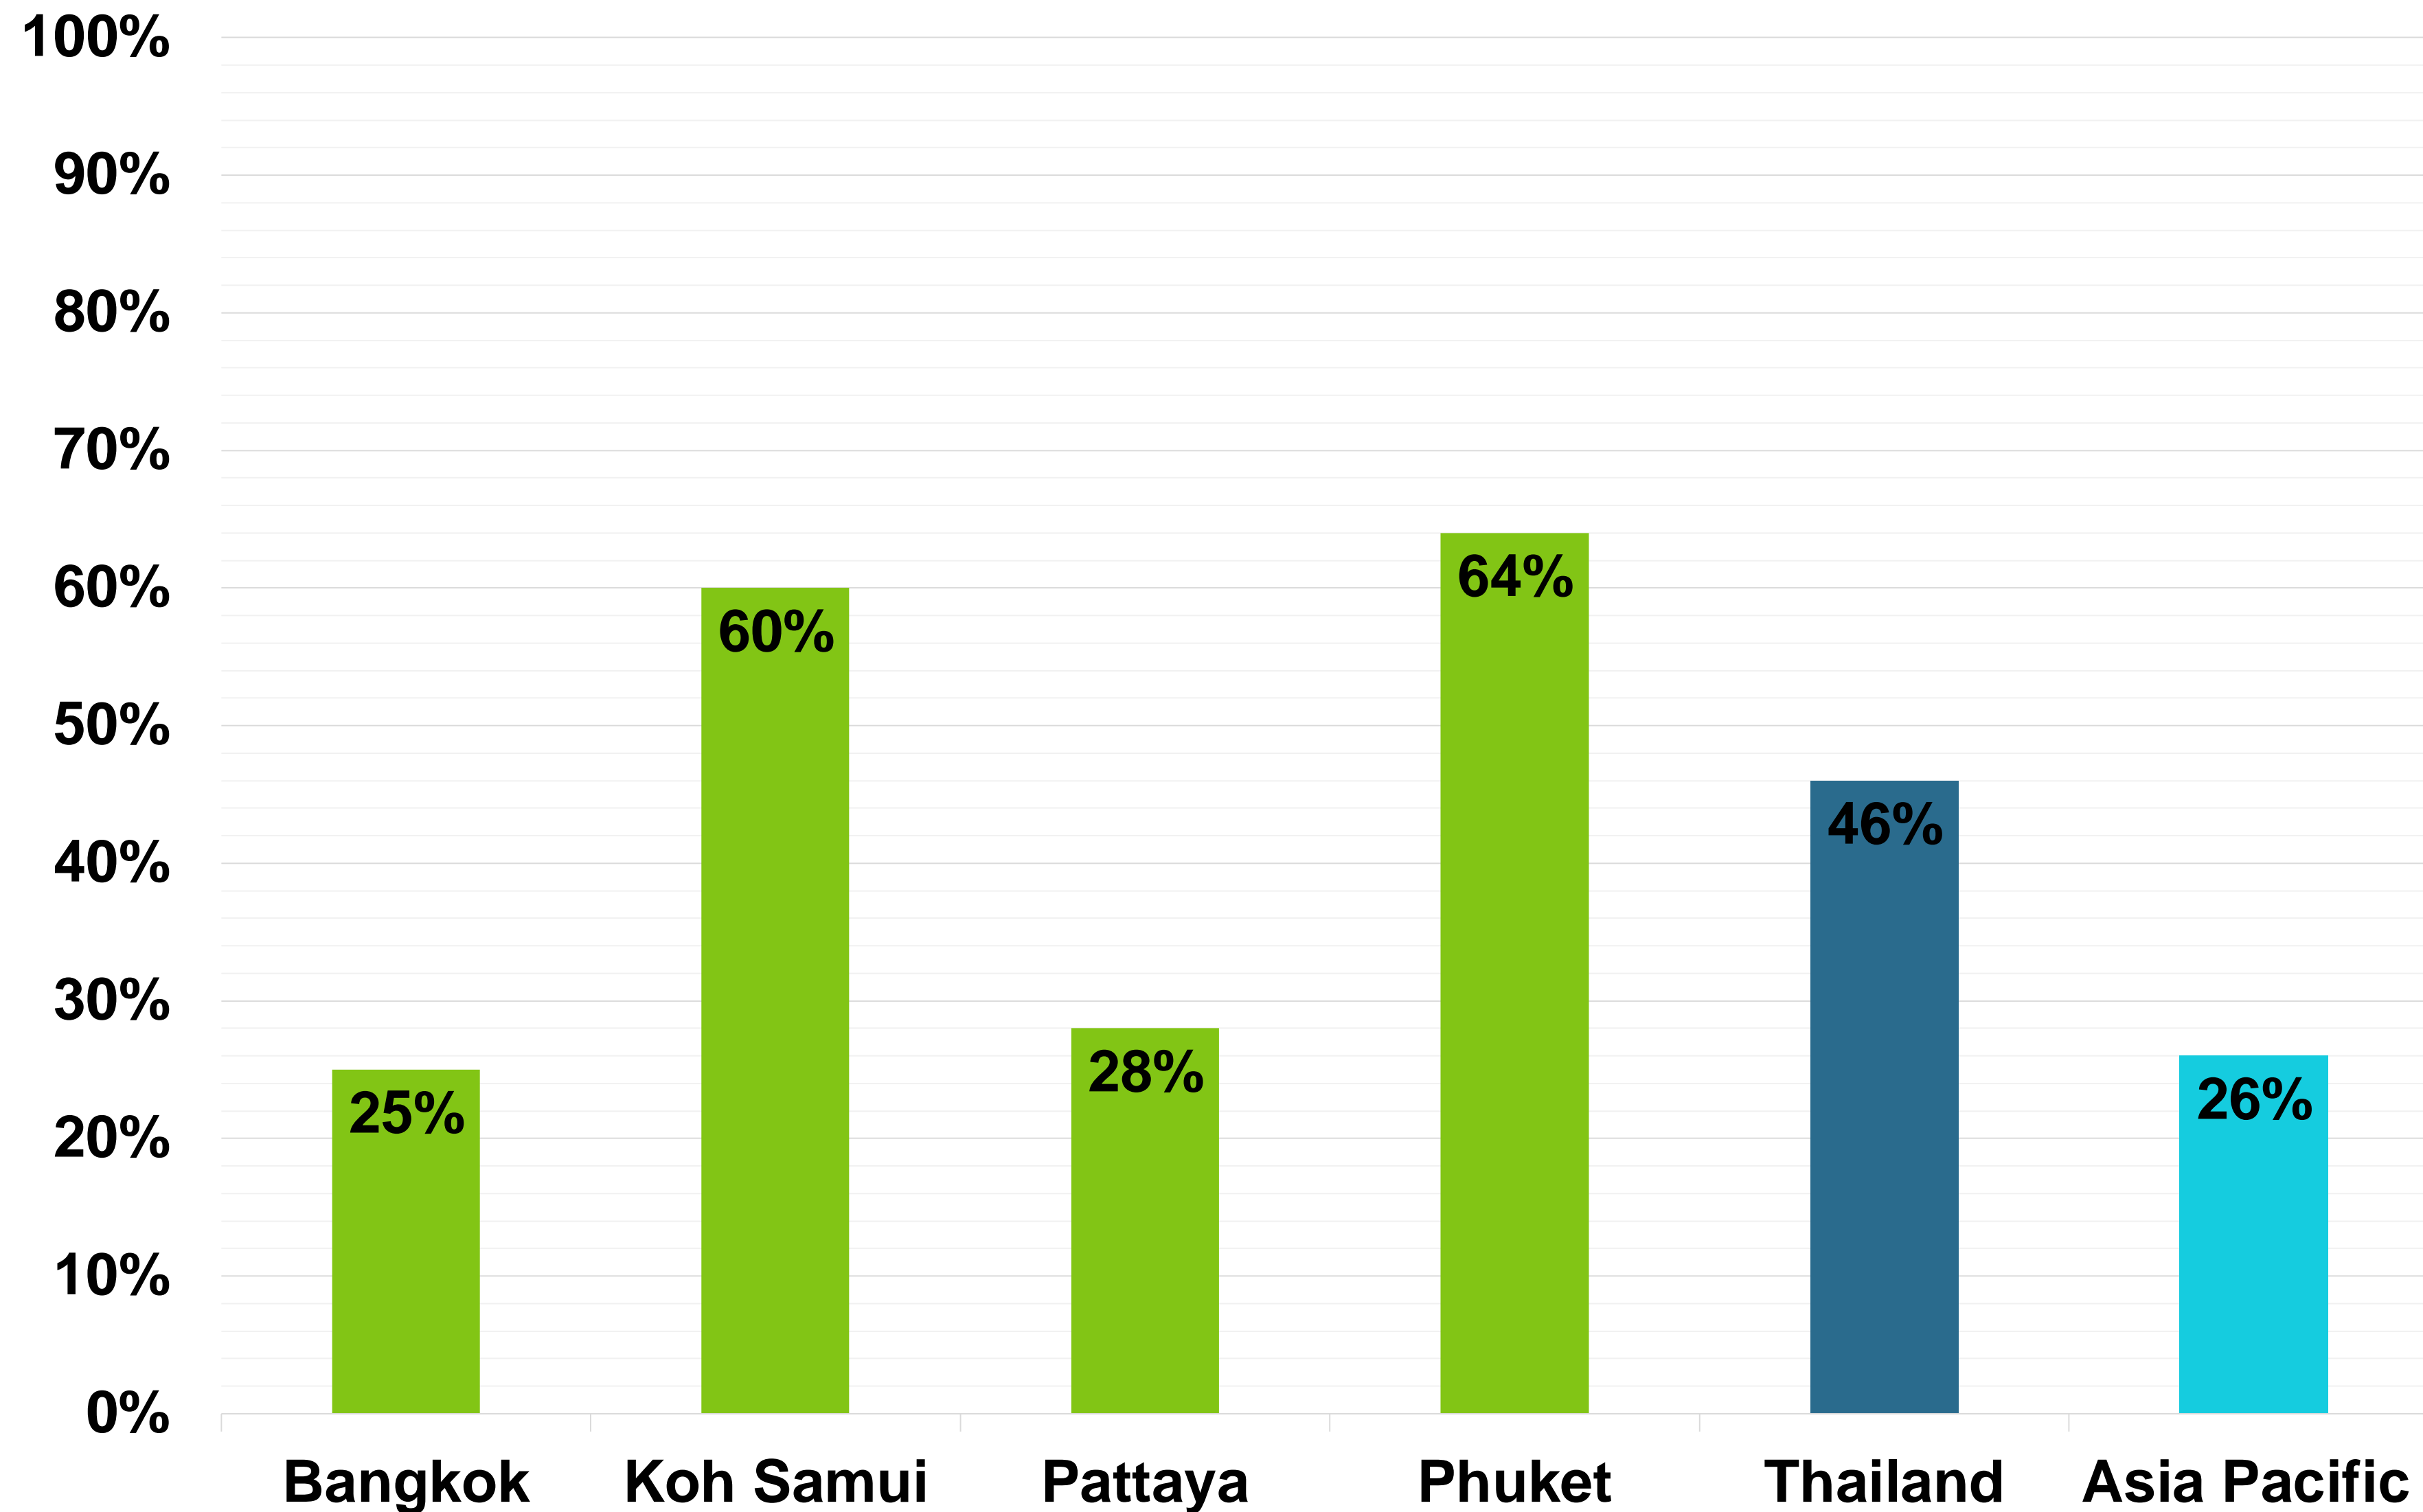

WATER CONSERVATION PRACTICES

**GRAYWATER
REUSE**